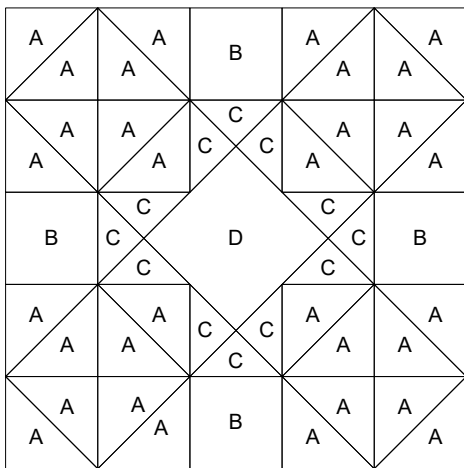

VS Sampler Block 35 Designed by Renee Chester 2019

Key Block (1/5 actual size)

Cutting Diagrams

Patch Count