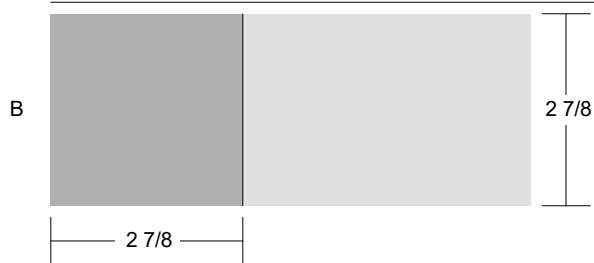

VS Sampler Block 35 Designed by Renee Chester 2019

Key Block (1/5 actual size)

Cutting Diagrams

Patch Count