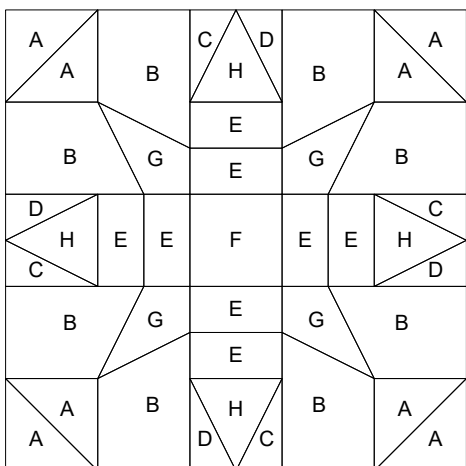

# VS Sampler Block 34

Designed by Renee Chester 2019

Key Block (1/5 actual size)

Cutting Diagrams

Patch Count

4 patches

4 patches

**B Use template**

8 patches  
place on folded together and cut 4x the template to get mirror images.

4 patches

H **Use template**

G **Use template**

Templates