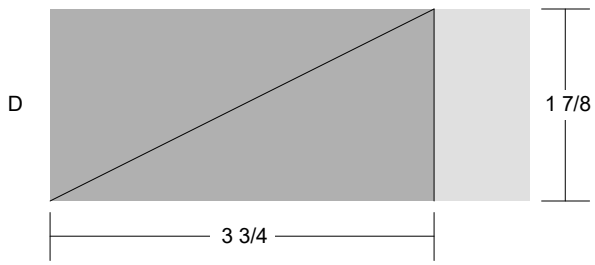

# VS Sampler Block 34

Designed by Renee Chester 2019

Key Block (1/5 actual size)

Cutting Diagrams

Patch Count

4 patches

4 patches

**B Use template**

8 patches  
place on folded together and cut 4x the template to get mirror images.

4 patches

H **Use template**

G **Use template**

Templates