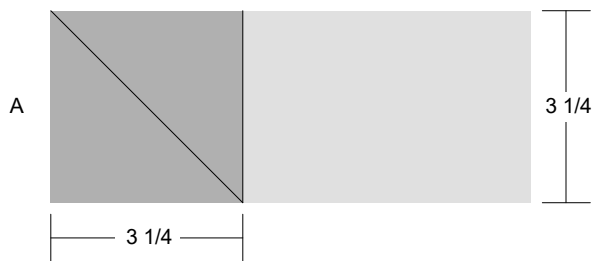

# VS Sampler Block 34

Designed by Renee Chester 2019

Key Block (1/5 actual size)

Cutting Diagrams

Patch Count

4 patches

4 patches

**B Use template**

8 patches  
place on folded together and cut 4x the template to get mirror images.

4 patches

H **Use template**

G **Use template**

Templates