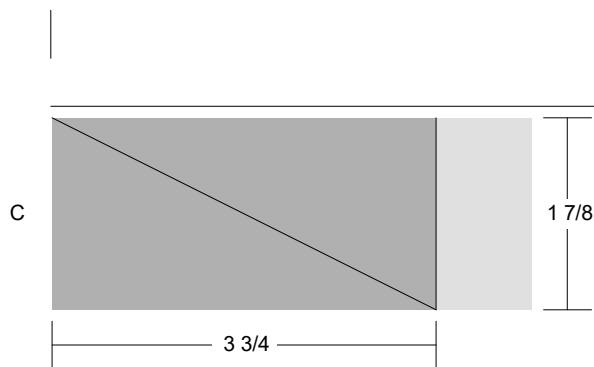

# VS Sampler Block 34

Designed by Renee Chester 2019

Key Block (1/5 actual size)

Cutting Diagrams

Patch Count

4 patches

4 patches

**B Use template**

8 patches  
place on folded together and cut 4x the template to get mirror images.

4 patches

H **Use template**

G **Use template**

Templates