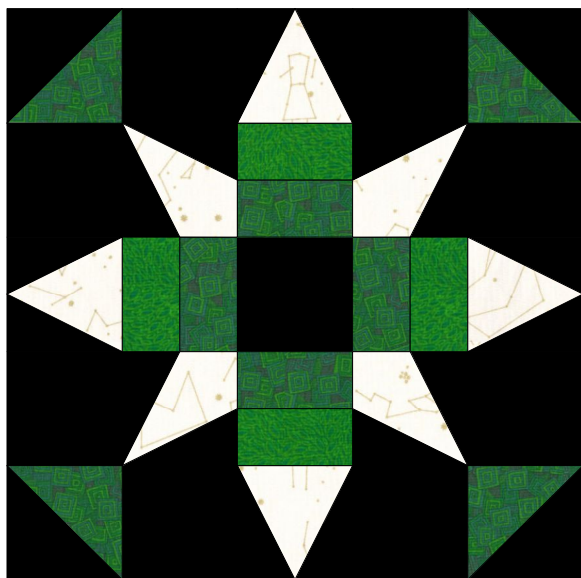

# VS Sampler Block 34

Designed by Renee Chester 2019

Key Block (1/5 actual size)

Cutting Diagrams

Patch Count

4 patches

4 patches

**B Use template**

8 patches  
place on folded together and cut 4x the template to get mirror images.

4 patches

H **Use template**

G **Use template**

Templates