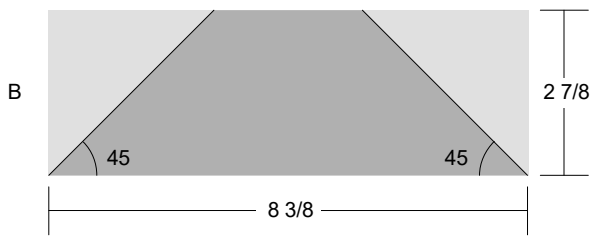

VS Sampler Block 33

Designed by Renee Chester 2019

Key Block (1/5 actual size)

Cutting Diagrams

Patch Count

1 patch