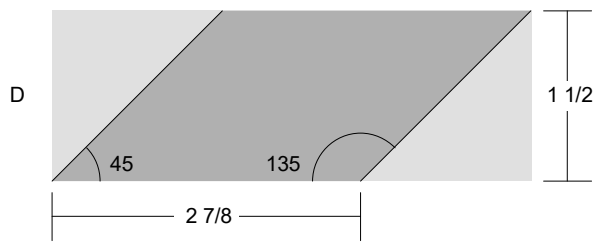

VS Block 32

Designed by Renee Chester 2019

Key Block (1/5 actual size)

Cutting Diagrams

Patch Count

4 patches

4 patches

16 patches

8 patches

4 patches

4 patches

4 patches

8 patches

8 patches

4 patches

4 patches