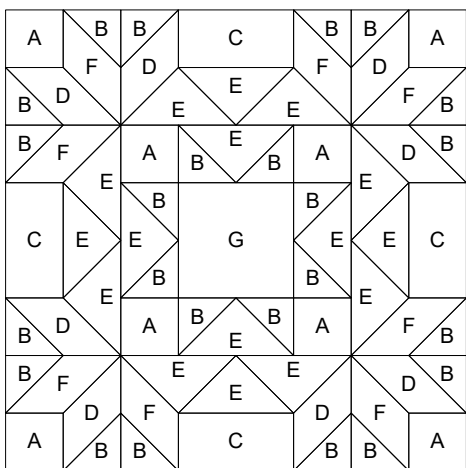

VS Block 32

Designed by Renee Chester 2019

Key Block (1/5 actual size)

Cutting Diagrams

Patch Count

4 patches

4 patches

16 patches

8 patches

4 patches

4 patches

4 patches

8 patches

8 patches

4 patches

4 patches