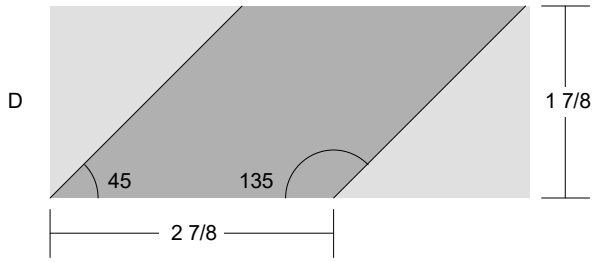

VS Sampler Block 31 Designed by Renee Chester 2019

Key Block (1/5 actual size)

Cutting Diagrams

Patch Count

4 patches

4 patches

4 patches

4 patches