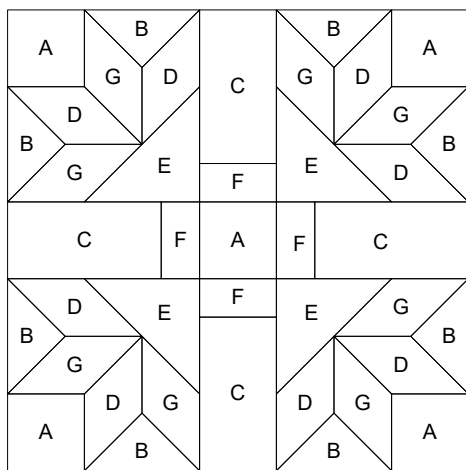

VS Sampler Block 31 Designed by Renee Chester 2019

Key Block (1/5 actual size)

Cutting Diagrams

Patch Count

4 patches

4 patches

4 patches

4 patches

4 patches

4 patches