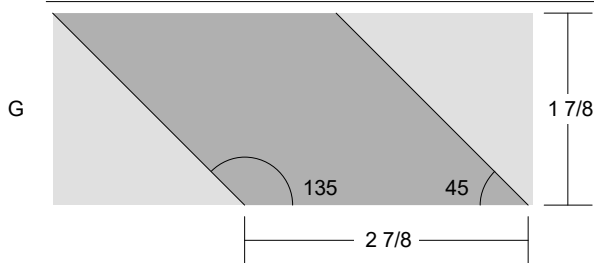

VS Sampler Block 31 Designed by Renee Chester 2019

Key Block (1/5 actual size)

Cutting Diagrams

Patch Count

4 patches

4 patches

4 patches

4 patches