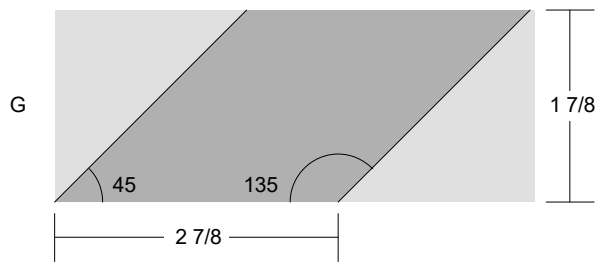

VS Sampler Block 30

Designed by Renee Chester 2019

Key Block (1/5 actual size)

Cutting Diagrams

Patch Count

4 patches

4 patches

4 patches