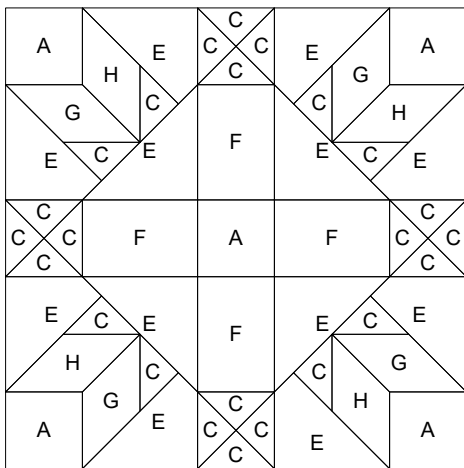

VS Sampler Block 30

Designed by Renee Chester 2019

Key Block (1/5 actual size)

Cutting Diagrams

Patch Count

4 patches

4 patches

4 patches