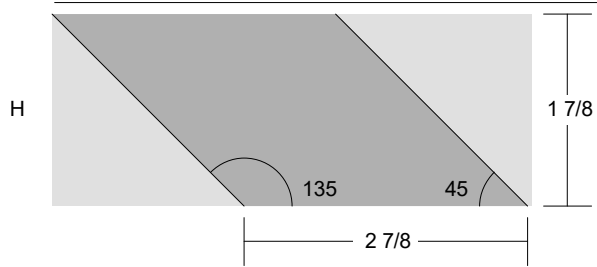

VS Sampler Block 30

Designed by Renee Chester 2019

Key Block (1/5 actual size)

Cutting Diagrams

Patch Count

4 patches

4 patches

4 patches