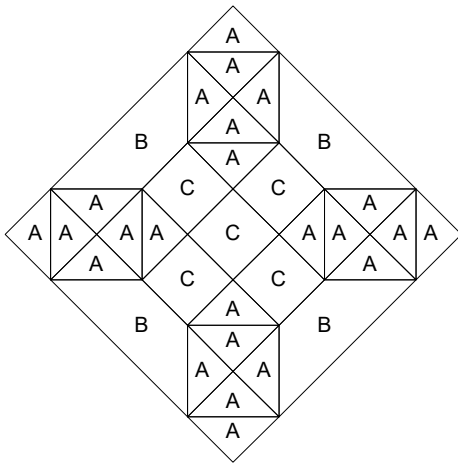

VS Sampler Block 29

Key Block (7/50 actual size)

Designed by Renee Chester 2019

Cutting Diagrams

Patch Count