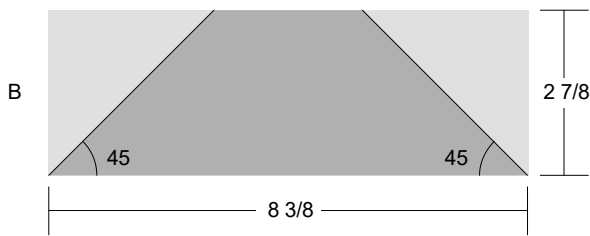

VS Sampler Block 29

Key Block (7/50 actual size)

Designed by Renee Chester 2019

Cutting Diagrams

Patch Count