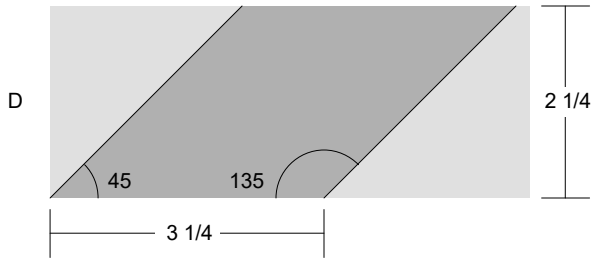

# VS Sampler Block 28 Designed by REnee Chester 2019

Key Block (1/5 actual size)

Cutting Diagrams

Patch Count

4 patches

4 patches

4 patches