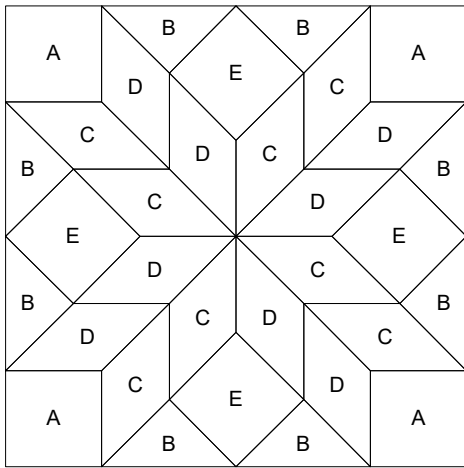

# VS Sampler Block 28 Designed by REnee Chester 2019

Key Block (1/5 actual size)

Cutting Diagrams

Patch Count

4 patches

4 patches

4 patches