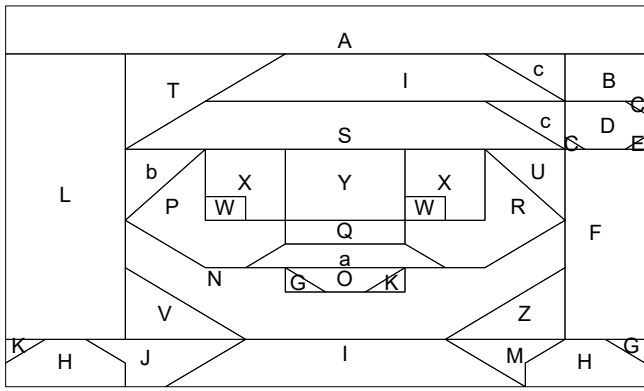

Big Days Commin' Pinswheel block

Key Block (12/50 actual size)

Make 25 of these □

Cutting Diagrams

Patch Count

4 patches

4 patches

Big Days Commin' Santa Block

Key Block (13/100 actual size)

N

Q

s

l

a

F

V

Big Days Commin' Mrs Clause Block

Key Block (13/100 actual size)

Q

R

P

F

B

H